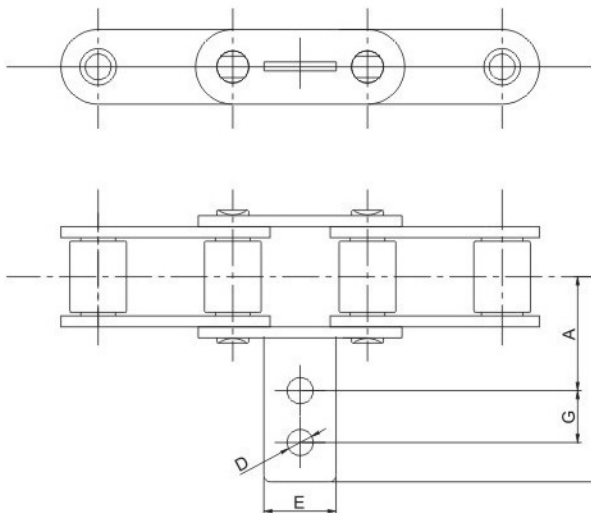

AGRICULTURAL CHAINS

CA550 / AH ATTACHMENT

ATT. NO.	Chain NO.	A	B	C	D	E	F
A1D	CA550	47.6	37.3	6.4	8.73	19.1	2.67

CA550 / A6 ATTACHMENT

ATT. NO.	Chain NO.	A	B	C	D	E	F	G
A6	CA550	34.1	60.3	12.7	8.33	22.2	2.67	15.9

CA550 / A8, A9 ATTACHMENT

ATT. NO.	Chain NO.	A	B	C	D	E	F	G
A8	CA550	34.9	63.5	7.1	6.75	23.8	4.3	15.9
A9	CA550	34.9	63.5	7.9	6.75	23.8	4.3	15.9