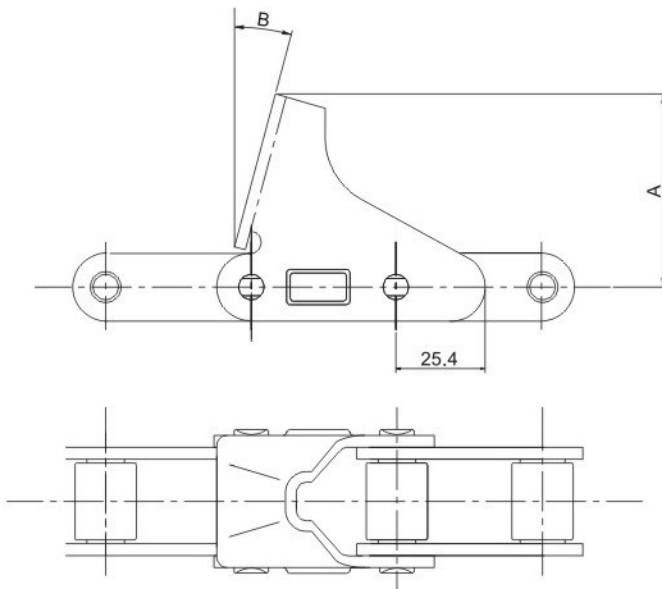

AGRICULTURAL CHAINS

CA550 / C6E ATTACHMENT

ATT. NO.	Chain NO.	A	B	C
C6E	CA550	55.6	20°	2.7

CA550 / CPE ATTACHMENT

ATT. NO.	Chain NO.	A	B	C
CPE	CA550	63.5	20°	2.67

CA550 / C5E ATTACHMENT

ATT. NO.	Chain NO.	A	B	C
C5E	CA550	54.8	15°	3.18