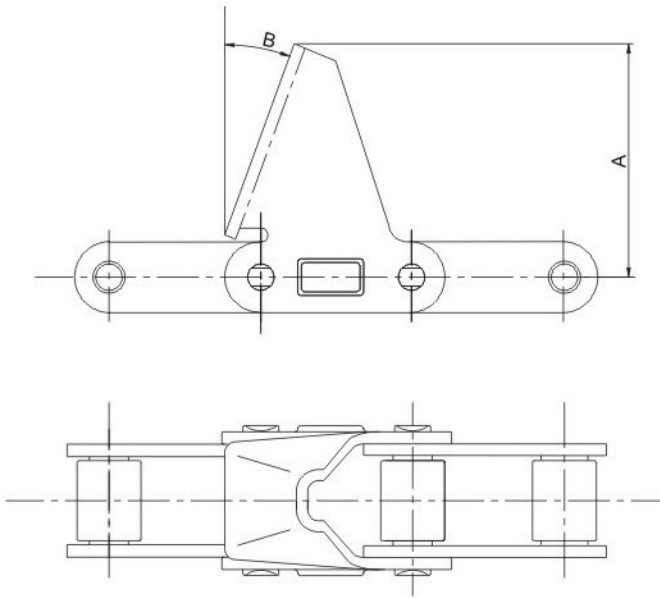

AGRICULTURAL CHAINS

CA550 / C6E ATTACHMENT

ATT. NO.	Chain NO.	A	B	C
C6E	CA550	55.6	20°	2.7

CA550 / CPE ATTACHMENT

ATT. NO.	Chain NO.	A	B	C
CPE	CA550	63.5	20°	2.67

CA550 / C5E ATTACHMENT

ATT. NO.	Chain NO.	A	B	C
C5E	CA550	54.8	15°	3.18