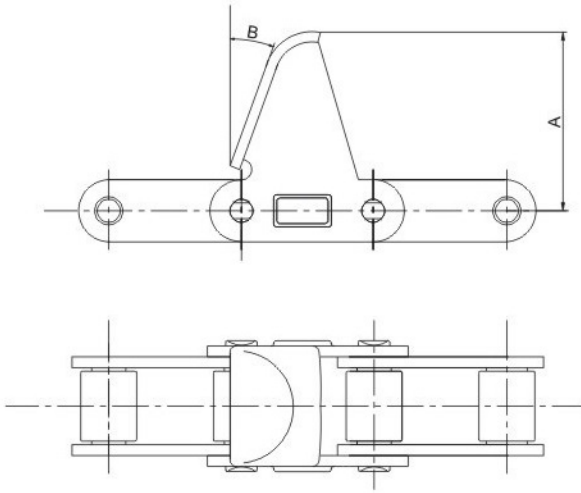

AGRICULTURAL CHAINS

CA550 / C6E ATTACHMENT

ATT. NO.	Chain NO.	A	B	C
C6E	CA550	55.6	20°	2.7

CA550 / CPE ATTACHMENT

ATT. NO.	Chain NO.	A	B	C
CPE	CA550	63.5	20°	2.67

CA550 / C5E ATTACHMENT

ATT. NO.	Chain NO.	A	B	C
C5E	CA550	54.8	15°	3.18