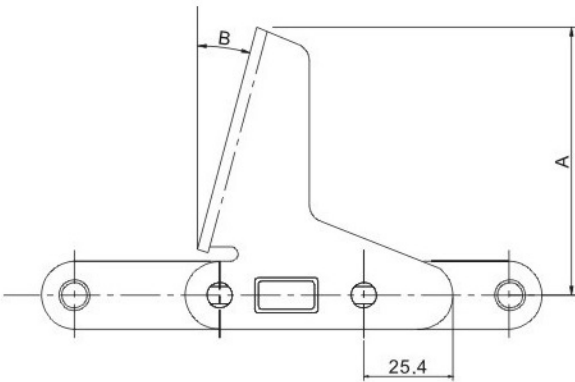

AGRICULTURAL CHAINS

CA550 / C18E ATTACHMENT

| ATT. NO. | Chain NO. | A | B | C |
|----------|-----------|------|---|------|
| C18E | CA550 | 77.8 | / | 2.67 |

CA550 / C20E ATTACHMENT

| ATT. NO. | Chain NO. | A | B | C |
|----------|-----------|------|-----|------|
| C20E | CA550 | 76.2 | 18° | 2.67 |

CA550 / C25E ATTACHMENT

| ATT. NO. | Chain NO. | A | B | C |
|----------|-----------|------|-----|------|
| C25E | CA550 | 76.2 | 15° | 2.67 |