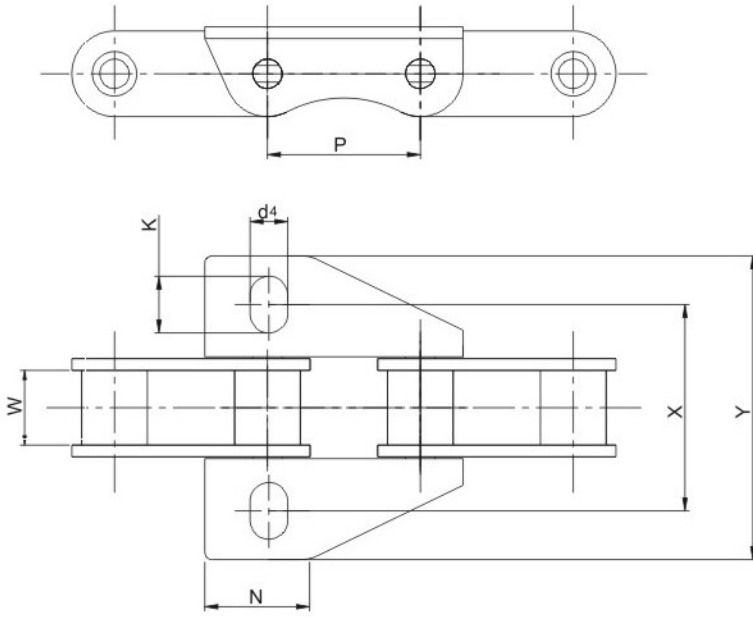

## AGRICULTURAL CHAINS(CA SERIES)

Chain NO.	P	W	N	d4	K	X	Y	h4
	mm	mm	mm	mm	mm	mm	mm	mm
CA557K39	41.4	20.14	28.37	10.2	15.3	55.7	82.0	12.7
CA557K39F1	41.4	20.14	28.37	10.2	--	55.7	82.0	12.7
CA557K39F2	41.4	20.14	30.0	10.0	12.85	53.85	78.0	12.7
CA557K39M	41.4	20.14	29.5	9.87	--	50.8	71.44	12.7

Chain NO.	P	W	N	d4	K	X	Y	h4
	mm	mm	mm	mm	mm	mm	mm	mm
CA550K39	41.4	19.81	29.5	9.87	13.0	61.56	85	12.85