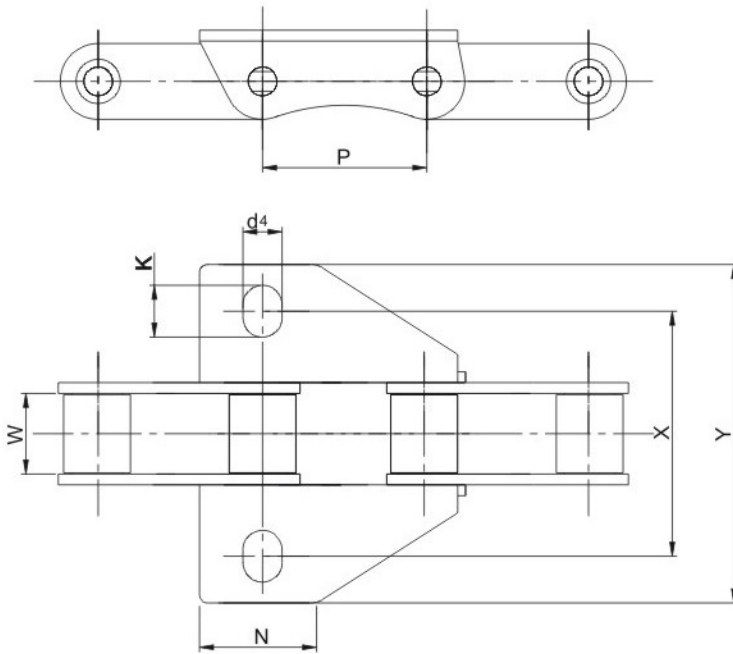

## AGRICULTURAL CHAINS(CA SERIES)

Chain NO.	P	W	N	d4	K	X	Y	h4
	mm	mm	mm	mm	mm	mm	mm	mm
CA557K39	41.4	20.14	28.37	10.2	15.3	55.7	82.0	12.7
CA557K39F1	41.4	20.14	28.37	10.2	--	55.7	82.0	12.7
CA557K39F2	41.4	20.14	30.0	10.0	12.85	53.85	78.0	12.7
CA557K39M	41.4	20.14	29.5	9.87	--	50.8	71.44	12.7

Chain NO.	P	W	N	d4	K	X	Y	h4
	mm	mm	mm	mm	mm	mm	mm	mm
CA550K39	41.4	19.81	29.5	9.87	13.0	61.56	85	12.85