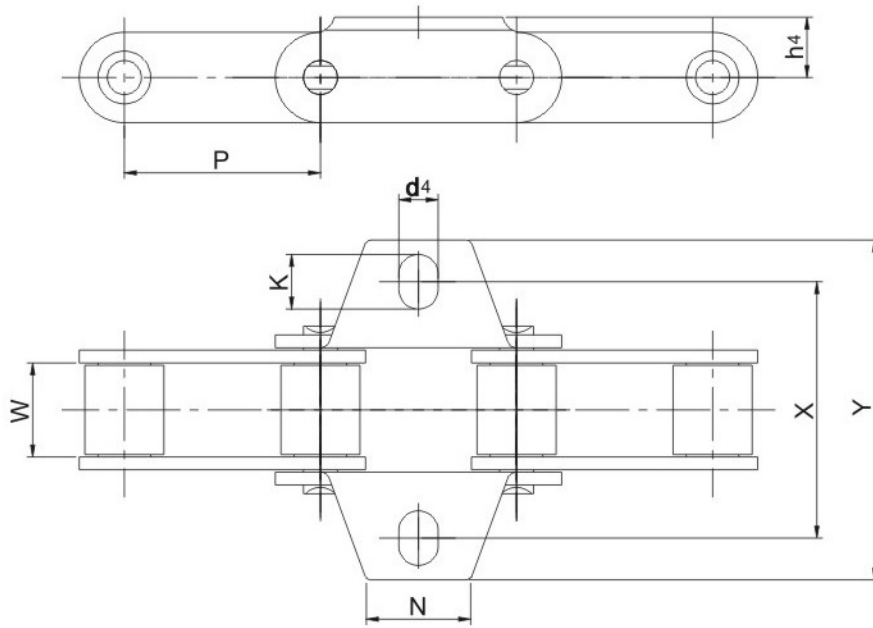

AGRICULTURAL CHAINS(CA SERIES)

Chain NO.	P	W	N	d4	K	X	Y	h4
	mm	mm	mm	mm	mm	mm	mm	mm
CA550K1	41.4	19.81	22.0	8.3	11.5	54.0	71.6	12.7
CA550K19	41.4	19.81	22.2	8.3	--	50.8	71.4	12.7

Chain NO.	P	W	N	d4	X	Y	h4
	mm	mm	mm	mm	mm	mm	mm
CA557A29 II	41.4	20.14	28.58	9.9	49.7	75.0	14.28