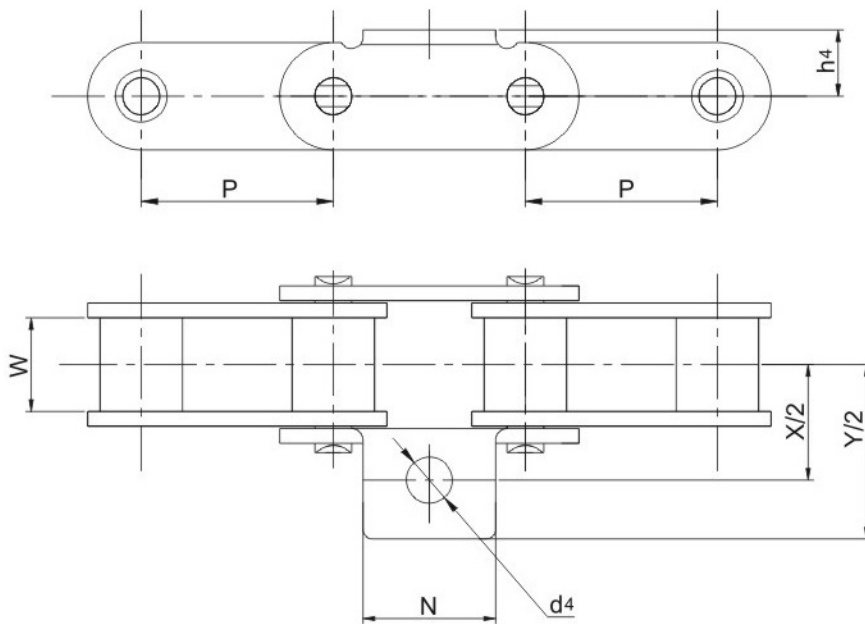

AGRICULTURAL CHAINS(CA SERIES)

Chain NO.	P	W	N	d4	K	X	Y	h4
	mm	mm	mm	mm	mm	mm	mm	mm
CA550K1	41.4	19.81	22.0	8.3	11.5	54.0	71.6	12.7
CA550K19	41.4	19.81	22.2	8.3	--	50.8	71.4	12.7

Chain NO.	P	W	N	d4	X	Y	h4
	mm	mm	mm	mm	mm	mm	mm
CA557A29 II	41.4	20.14	28.58	9.9	49.7	75.0	14.28