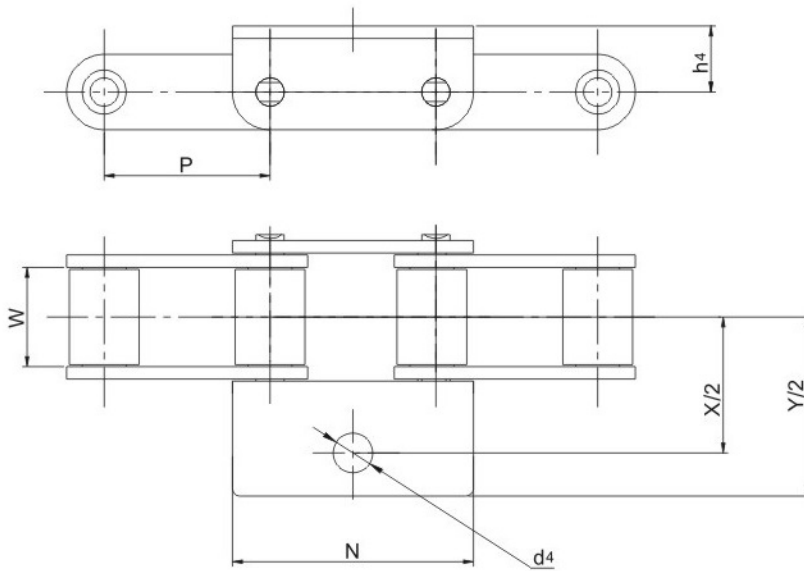

## AGRICULTURAL CHAINS(CA SERIES)

Chain NO.	P	W	N	d4	X	Y	h4
	mm	mm	mm	mm	mm	mm	mm
CA550A4	41.4	19.81	38.1	9.93	74.62	106.32	15.875
CA557A4	41.4	20.14	38.1	10.24	75.54	107.4	15.875
CA557A29	41.4	20.14	38.1	10.32	73.82	104.78	15.88

Chain NO.	P	W	N	d4	X	Y	h4
	mm	mm	mm	mm	mm	mm	mm
CA620A24	42.01	25.07	38.1	10.0	68.68	90.48	16.66