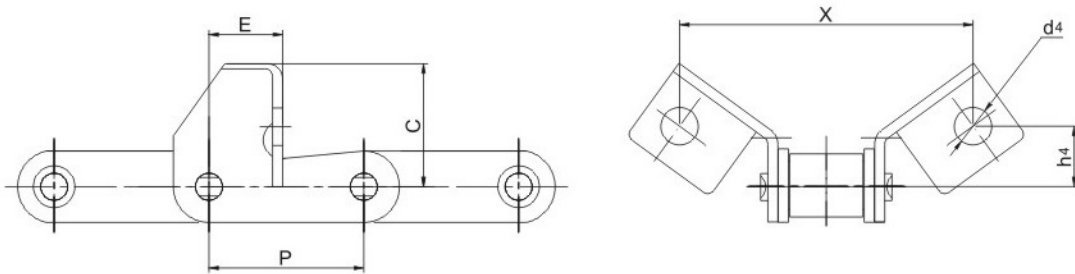

# AGRICULTURAL CHAINS(CA SERIES)

Chain NO.	P	W	C	E	d4	X	h4
	mm	mm	mm	mm	mm	mm	mm
CA550SFD	41.4	20.1	49.6	19.2	8.5	79.4	28.5

Chain NO.	P	W	C	E	d4	X	h4
	mm	mm	mm	mm	mm	mm	mm
CA550SF	41.4	20.1	32.8	19.5	8.5	79.4	15.9