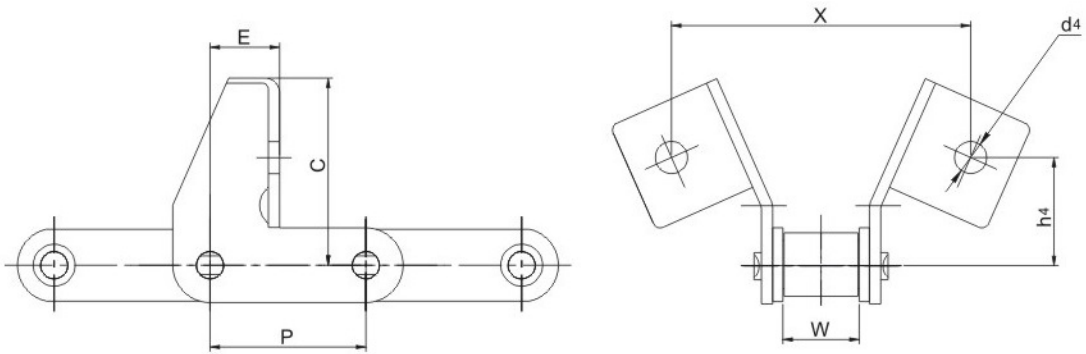

# AGRICULTURAL CHAINS(CA SERIES)

Chain NO.	P	W	C	E	d4	X	h4
	mm	mm	mm	mm	mm	mm	mm
CA550SFD	41.4	20.1	49.6	19.2	8.5	79.4	28.5

Chain NO.	P	W	C	E	d4	X	h4
	mm	mm	mm	mm	mm	mm	mm
CA550SF	41.4	20.1	32.8	19.5	8.5	79.4	15.9