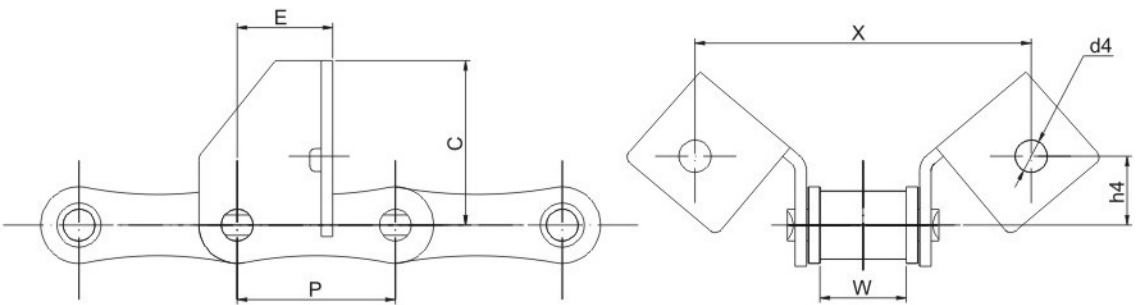

AGRICULTURAL CHAINS(CA SERIES)

Chain NO.	P	W	C	E	d4	X	h4
	mm	mm	mm	mm	mm	mm	mm
CA550HDSFD	41.4	19.48	50.11	24.28	8.33	79.38	28.58

Chain NO.	P	W	C	E	d4	X	h4
	mm	mm	mm	mm	mm	mm	mm
55VF1	41.4	22.6	40.0	25.0	8.4	88.0	18.0