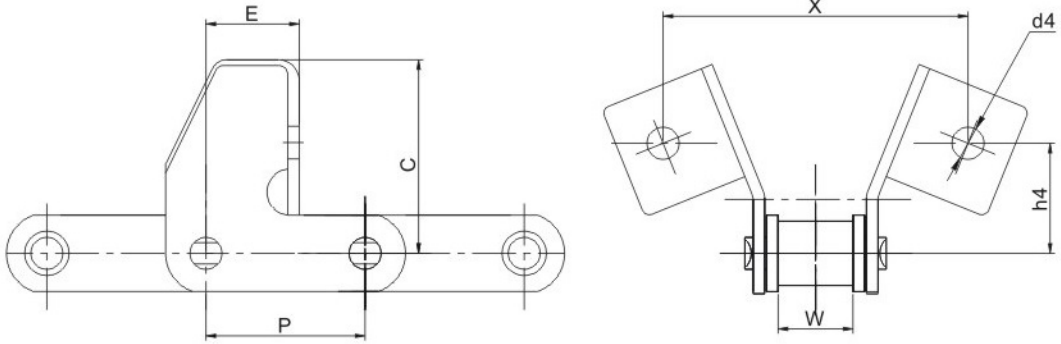

AGRICULTURAL CHAINS(CA SERIES)

Chain NO.	P	W	C	E	d4	X	h4
	mm	mm	mm	mm	mm	mm	mm
CA550HDSFD	41.4	19.48	50.11	24.28	8.33	79.38	28.58

Chain NO.	P	W	C	E	d4	X	h4
	mm	mm	mm	mm	mm	mm	mm
55VF1	41.4	22.6	40.0	25.0	8.4	88.0	18.0