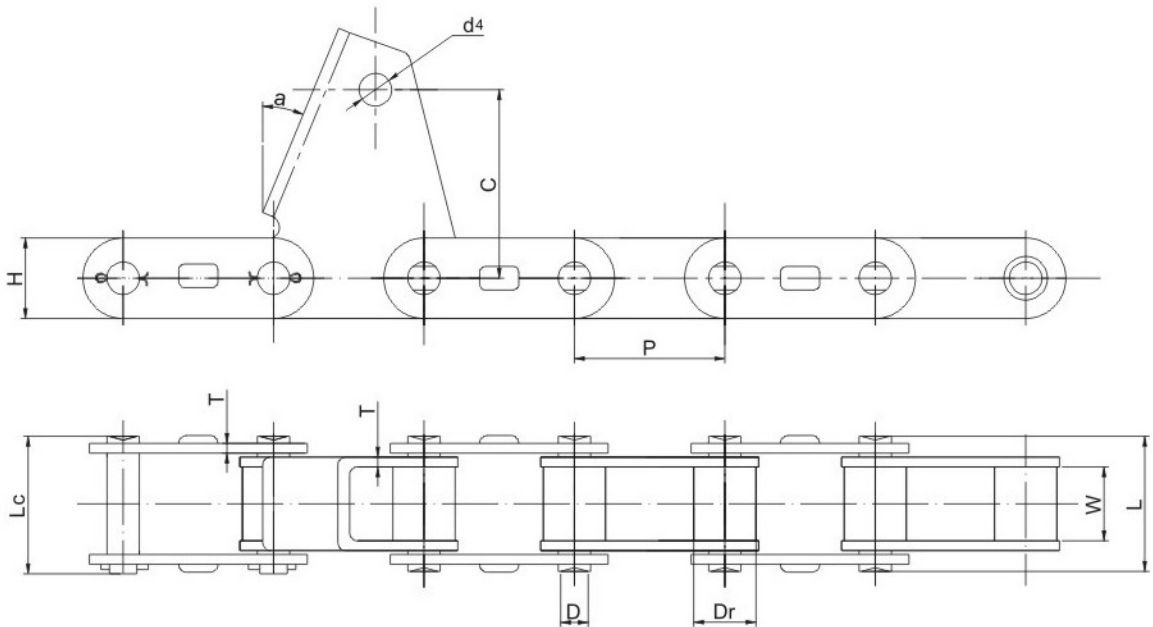

AGRICULTURAL CHAINS(CA SERIES)

Chain NO.	Pitch	Bush Diameter	Width Between Inner Plate	Pin Diameter	Pin Length		Plate Thickness	Plate Depth	Attachment dimensions		Ultimate Tensile Strength
	P	Dr max	w min	D max	L max	Lc max	T max	H max	C	a	min
	mm	mm	mm	mm	mm	mm	mm	mm	mm		KN
CA2801TM91E	30.0	15.88	19.05	8.28	35.8	38.8	3.0	20.5	62.5	22.5°	52.9

Chain NO.	Pitch	Bush Diameter	Width Between Inner Plate	Pin Diameter	Pin Length		Plate Thickness	Plate Depth	Attachment dimensions			Ultimate Tensile Strength
	P	Dr max	w min	D max	L max	Lc max	T max	H max	C	d4	a	min
	mm	mm	mm	mm	mm	mm	mm	mm	mm	mm		KN
384HTM92	38.4	15.88	19.0	8.28	35.8	38.8	3.0	20.5	48.0	8.3	22.5°	40.0