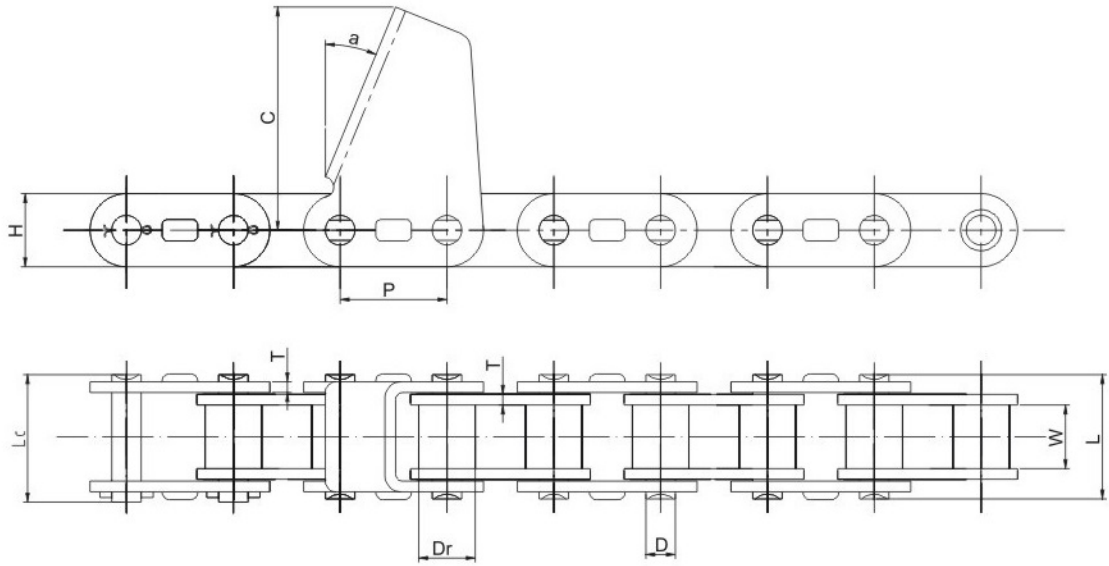

AGRICULTURAL CHAINS(CA SERIES)

Chain NO.	Pitch	Bush Diameter	Width Between Inner Plate	Pin Diameter	Pin Length		Plate Thickness	Plate Depth	Attachment dimensions		Ultimate Tensile Strength
	P	Dr max	w min	D max	L max	Lc max	T max	H max	C	a	min
	mm	mm	mm	mm	mm	mm	mm	mm	mm		KN
CA2801TM91E	30.0	15.88	19.05	8.28	35.8	38.8	3.0	20.5	62.5	22.5°	52.9

Chain NO.	Pitch	Bush Diameter	Width Between Inner Plate	Pin Diameter	Pin Length		Plate Thickness	Plate Depth	Attachment dimensions			Ultimate Tensile Strength
	P	Dr max	w min	D max	L max	Lc max	T max	H max	C	d4	a	min
	mm	mm	mm	mm	mm	mm	mm	mm	mm	mm		KN
384HTM92	38.4	15.88	19.0	8.28	35.8	38.8	3.0	20.5	48.0	8.3	22.5°	40.0