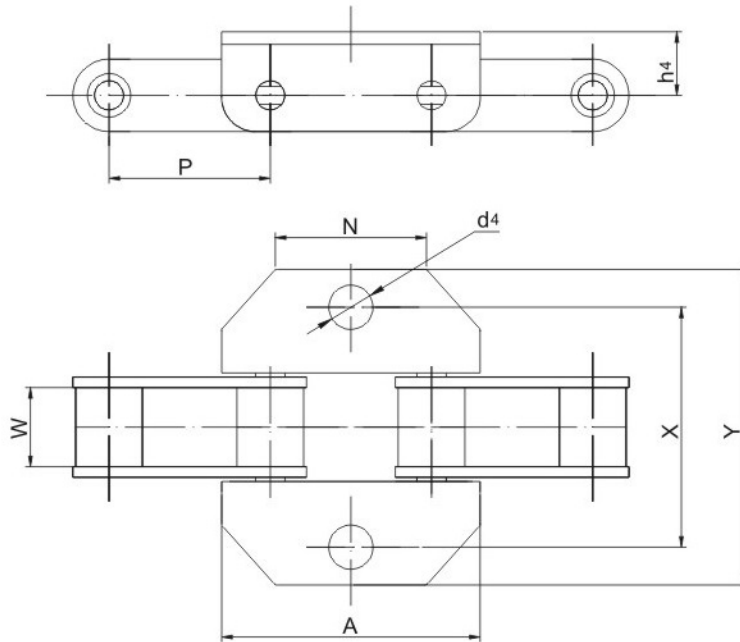

AGRICULTURAL CHAINS(CA SERIES)

Chain NO.	P	W	N	d4	X	Y	h4
	mm	mm	mm	mm	mm	mm	mm
384908K1	38.4	19.0	40.0	10.6	57.0	84.0	16.5

Chain NO.	P	W	N	A	d4	X	Y	h4
	mm	mm	mm	mm	mm	mm	mm	mm
38.4VK1	38.4	18.0	36.0	61.7	10.5	57.0	75.0	15.1
38.4VBK1	38.4	19.0	36.0	61.5	10.5	58.0	87.0	14.0
CA557FK1	41.4	20.14	25.0	64.5	12.7	57.0	79.5	15.9
CA550VK18	41.4	19.05	22.6	63.4	8.5	54.0	71.6	12.7