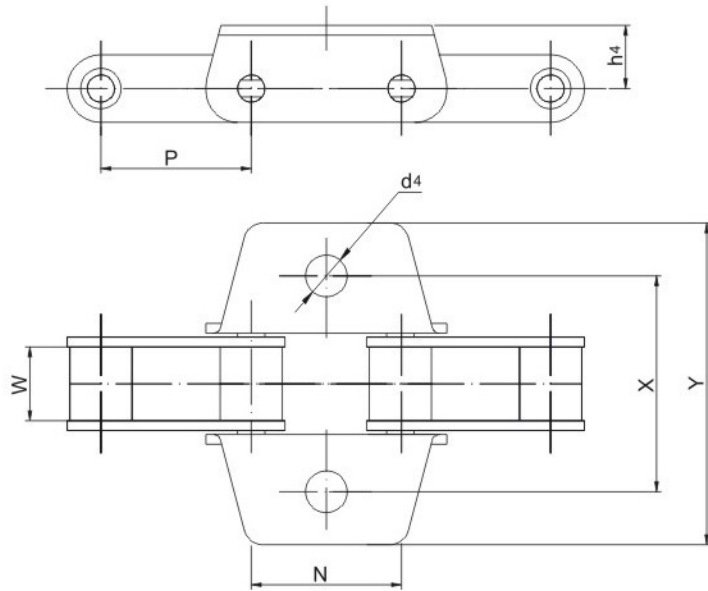

AGRICULTURAL CHAINS(CA SERIES)

Chain NO.	P	W	N	d4	X	Y	h4
	mm	mm	mm	mm	mm	mm	mm
384908K1	38.4	19.0	40.0	10.6	57.0	84.0	16.5

Chain NO.	P	W	N	A	d4	X	Y	h4
	mm	mm	mm	mm	mm	mm	mm	mm
38.4VK1	38.4	18.0	36.0	61.7	10.5	57.0	75.0	15.1
38.4VBK1	38.4	19.0	36.0	61.5	10.5	58.0	87.0	14.0
CA557FK1	41.4	20.14	25.0	64.5	12.7	57.0	79.5	15.9
CA550VK18	41.4	19.05	22.6	63.4	8.5	54.0	71.6	12.7