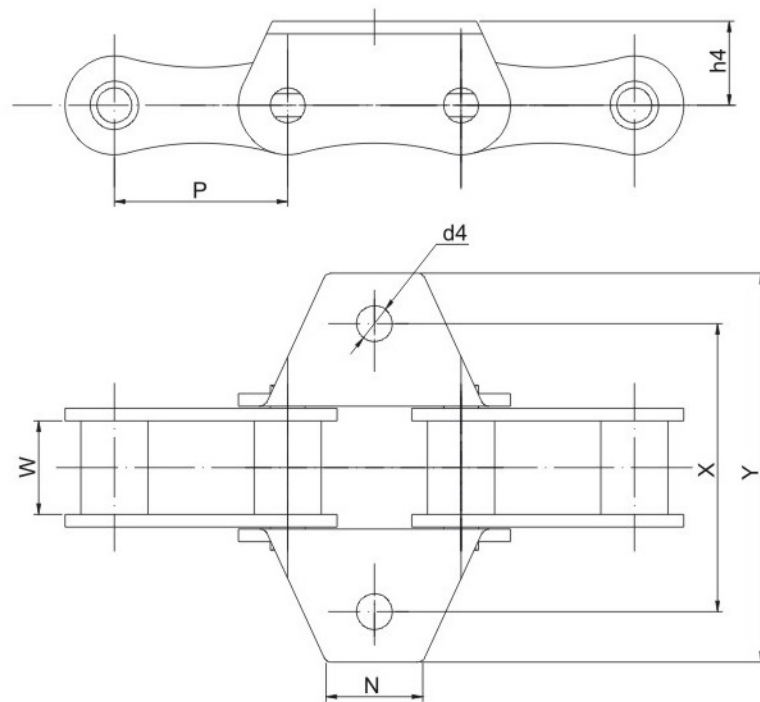

AGRICULTURAL CHAINS(CA SERIES)

Chain NO.	P	W	N	d4	X	Y	h4
	mm	mm	mm	mm	mm	mm	mm
CA413K220	41.3	22.23	22.0	8.5	70.5	90.0	16.0

Chain NO.	P	W	N	d4	X	Y	h4
	mm	mm	mm	mm	mm	mm	mm
CA413K514	41.3	22.23	23.0	8.5	70.5	92.5	19.0