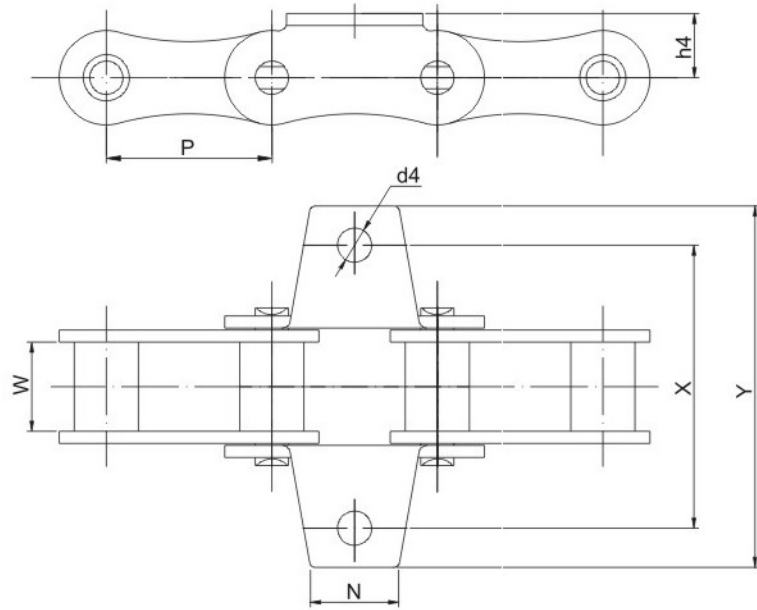

AGRICULTURAL CHAINS(CA SERIES)

Chain NO.	P	W	N	d4	X	Y	h4
	mm	mm	mm	mm	mm	mm	mm
CA413K220	41.3	22.23	22.0	8.5	70.5	90.0	16.0

Chain NO.	P	W	N	d4	X	Y	h4
	mm	mm	mm	mm	mm	mm	mm
CA413K514	41.3	22.23	23.0	8.5	70.5	92.5	19.0