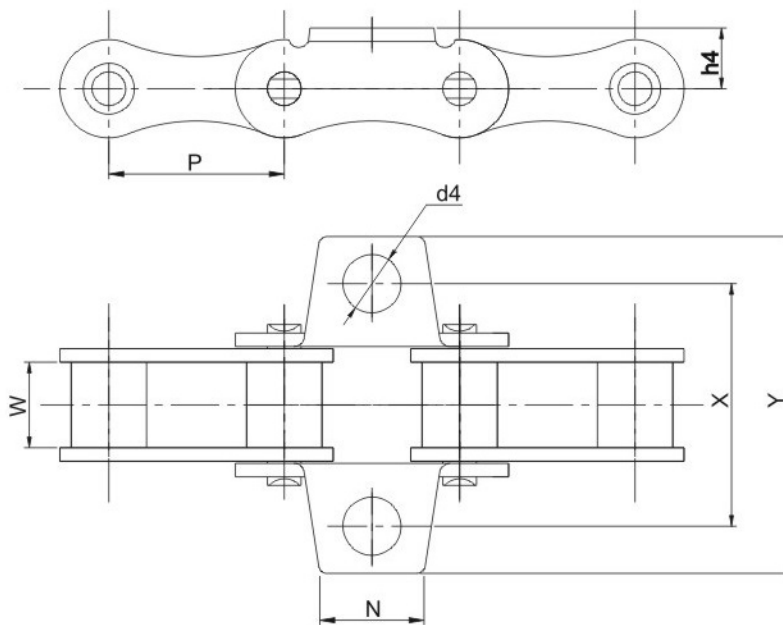

AGRICULTURAL CHAINS(CA SERIES)

Chain NO.	P	W	N	d4	X	Y	h4
	mm	mm	mm	mm	mm	mm	mm
A557K27SF1	41.4	20.14	29.0	13.0	57.1	79.3	14.3

Chain NO.	P	W	N	d4	X	Y	h4
	mm	mm	mm	mm	mm	mm	mm
A557K27S	41.4	20.14	24.6	13.7	57.1	79.3	14.3