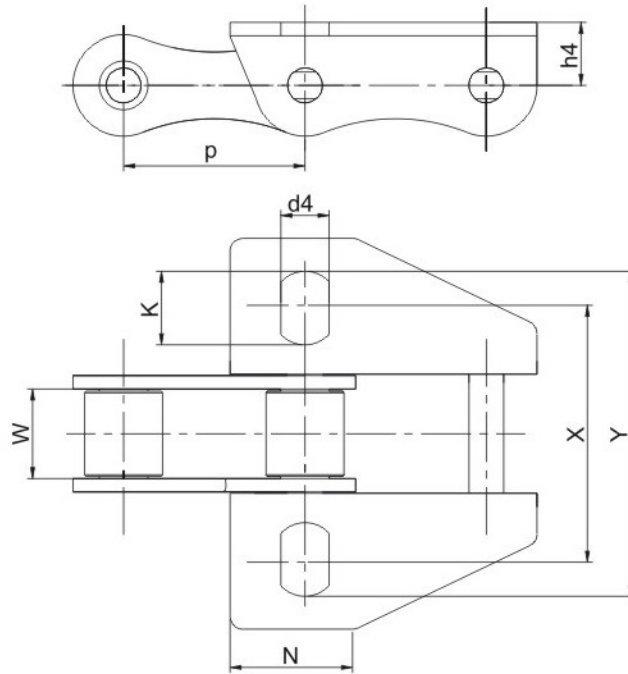

AGRICULTURAL CHAINS(CA SERIES)

Chain NO.	P	W	N	d4	K	X	Y	h4
	mm	mm	mm	mm	mm	mm	mm	mm
A557K39MS	41.4	20.14	28.64	11.0	16.75	58.5	89.0	14.35
A557K39	41.4	20.14	25.0	10.5	--	57.2	77.8	14.2