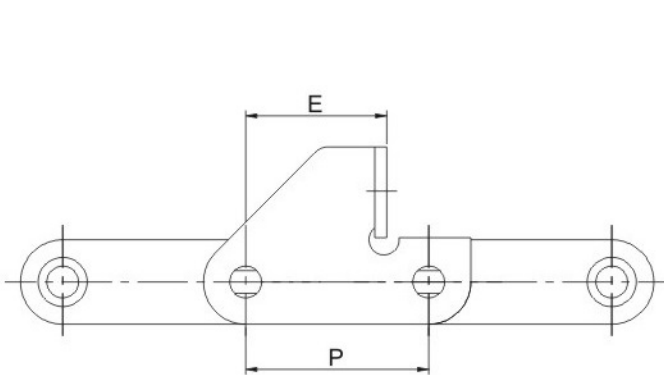

AGRICULTURAL CHAINS(CA SERIES)

Chain NO.	P	W	E	d4	X	Y	h4
	mm	mm	mm	mm	mm	mm	mm
V384F4	38.4	19.0	32.4	8.4	52.0	71.0	24.0
CA550SD	41.4	19.81	36.9	6.5	58.0	84.3	20.0
38.4RSD	38.4	19.05	38.4	8.4	52.0	71.0	24.5

Chain NO.	P	W	E	X	Y	h4	d4	K
	mm	mm	mm	mm	mm	mm	mm	mm
CA550SD	41.4	19.81	36.9	58.0	84.3	31.0	8.3	15.0

Chain NO.	P	W	E	X	Y	h4	d4	K
	mm	mm	mm	mm	mm	mm	mm	mm
CA550/S55F1	41.4	21.6	31.9	60.5	86.0	20.5	8.8	6.8