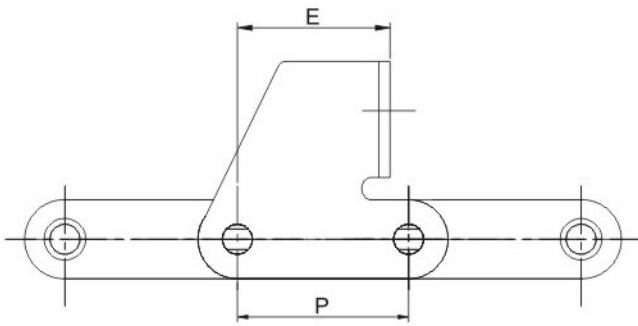

AGRICULTURAL CHAINS(CA SERIES)

Chain NO.	P	W	E	d4	X	Y	h4
	mm	mm	mm	mm	mm	mm	mm
V384F4	38.4	19.0	32.4	8.4	52.0	71.0	24.0
CA550SD	41.4	19.81	36.9	6.5	58.0	84.3	20.0
38.4RSD	38.4	19.05	38.4	8.4	52.0	71.0	24.5

Chain NO.	P	W	E	X	Y	h4	d4	K
	mm	mm	mm	mm	mm	mm	mm	mm
CA550SD	41.4	19.81	36.9	58.0	84.3	31.0	8.3	15.0

Chain NO.	P	W	E	X	Y	h4	d4	K
	mm	mm	mm	mm	mm	mm	mm	mm
CA550/S55F1	41.4	21.6	31.9	60.5	86.0	20.5	8.8	6.8