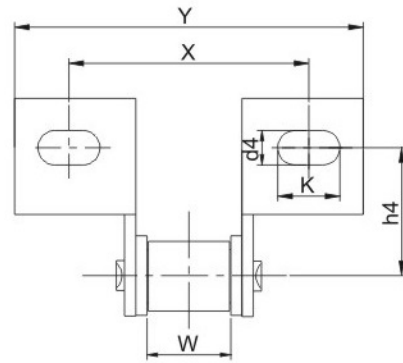

AGRICULTURAL CHAINS(CA SERIES)

Chain NO.	P	W	E	d4	X	Y	h4
	mm	mm	mm	mm	mm	mm	mm
V384F4	38.4	19.0	32.4	8.4	52.0	71.0	24.0
CA550SD	41.4	19.81	36.9	6.5	58.0	84.3	20.0
38.4RSD	38.4	19.05	38.4	8.4	52.0	71.0	24.5

Chain NO.	P	W	E	X	Y	h4	d4	K
	mm	mm	mm	mm	mm	mm	mm	mm
CA550SD	41.4	19.81	36.9	58.0	84.3	31.0	8.3	15.0

Chain NO.	P	W	E	X	Y	h4	d4	K
	mm	mm	mm	mm	mm	mm	mm	mm
CA550/S55F1	41.4	21.6	31.9	60.5	86.0	20.5	8.8	6.8