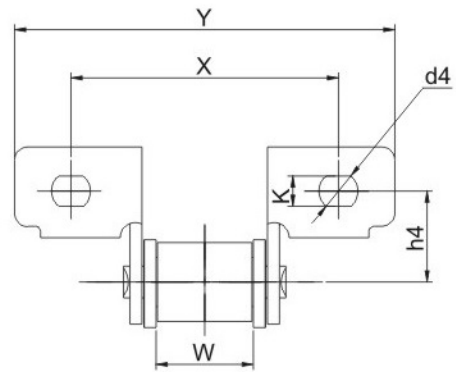

AGRICULTURAL CHAINS(CA SERIES)

Chain NO.	P	W	E	d4	X	Y	h4
	mm	mm	mm	mm	mm	mm	mm
V384F4	38.4	19.0	32.4	8.4	52.0	71.0	24.0
CA550SD	41.4	19.81	36.9	6.5	58.0	84.3	20.0
38.4RSD	38.4	19.05	38.4	8.4	52.0	71.0	24.5

Chain NO.	P	W	E	X	Y	h4	d4	K
	mm	mm	mm	mm	mm	mm	mm	mm
CA550SD	41.4	19.81	36.9	58.0	84.3	31.0	8.3	15.0

Chain NO.	P	W	E	X	Y	h4	d4	K
	mm	mm	mm	mm	mm	mm	mm	mm
CA550/S55F1	41.4	21.6	31.9	60.5	86.0	20.5	8.8	6.8