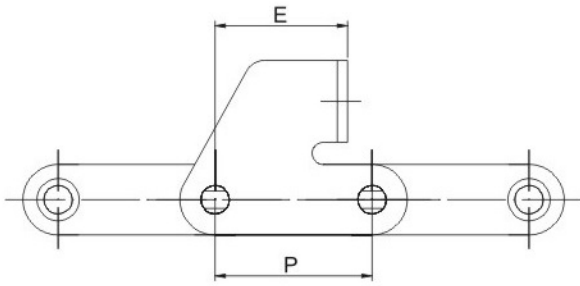

AGRICULTURAL CHAINS(CA SERIES)

Chain NO.	P	W	E	d4	X	Y	h4
	mm	mm	mm	mm	mm	mm	mm
V384F4	38.4	19.0	32.4	8.4	52.0	71.0	24.0
CA550SD	41.4	19.81	36.9	6.5	58.0	84.3	20.0
38.4RSD	38.4	19.05	38.4	8.4	52.0	71.0	24.5

Chain NO.	P	W	E	X	Y	h4	d4	K
	mm	mm	mm	mm	mm	mm	mm	mm
CA550SD	41.4	19.81	36.9	58.0	84.3	31.0	8.3	15.0

Chain NO.	P	W	E	X	Y	h4	d4	K
	mm	mm	mm	mm	mm	mm	mm	mm
CA550/S55F1	41.4	21.6	31.9	60.5	86.0	20.5	8.8	6.8