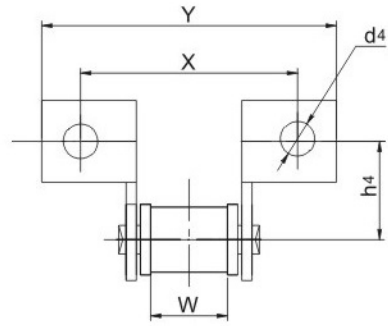

AGRICULTURAL CHAINS(CA SERIES)

Chain NO.	P	W	E	d4	X	Y	h4
	mm	mm	mm	mm	mm	mm	mm
V384F4	38.4	19.0	32.4	8.4	52.0	71.0	24.0
CA550SD	41.4	19.81	36.9	6.5	58.0	84.3	20.0
38.4RSD	38.4	19.05	38.4	8.4	52.0	71.0	24.5

Chain NO.	P	W	E	X	Y	h4	d4	K
	mm	mm	mm	mm	mm	mm	mm	mm
CA550SD	41.4	19.81	36.9	58.0	84.3	31.0	8.3	15.0

Chain NO.	P	W	E	X	Y	h4	d4	K
	mm	mm	mm	mm	mm	mm	mm	mm
CA550/S55F1	41.4	21.6	31.9	60.5	86.0	20.5	8.8	6.8