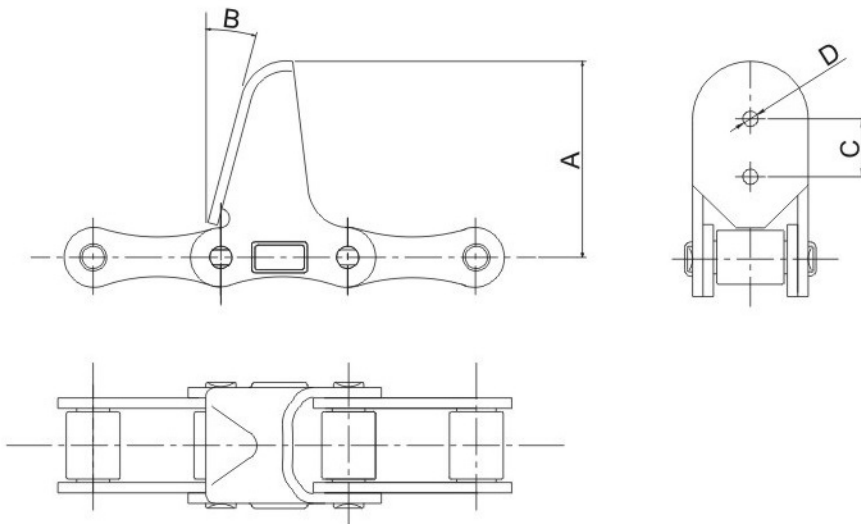

STEEL AGRICULTURAL CHAINS(S SERIES)

Chain NO.	P	W	N	d4	K	X	Y	h4
	mm	mm	mm	mm	mm	mm	mm	mm
S32K1	29.21	15.88	16.0	6.5	8.0	43.0	61.0	8.6
S42K1	34.93	19.05	17.5	6.5	10.0	54.0	75.0	14.0
S62HDBK1	41.91	25.4	21.5	8.5	15.0	64.0	97.0	14.0

Chain NO.	A	B	C	D
S38 C6E	63.5	15°	19.5	7.3