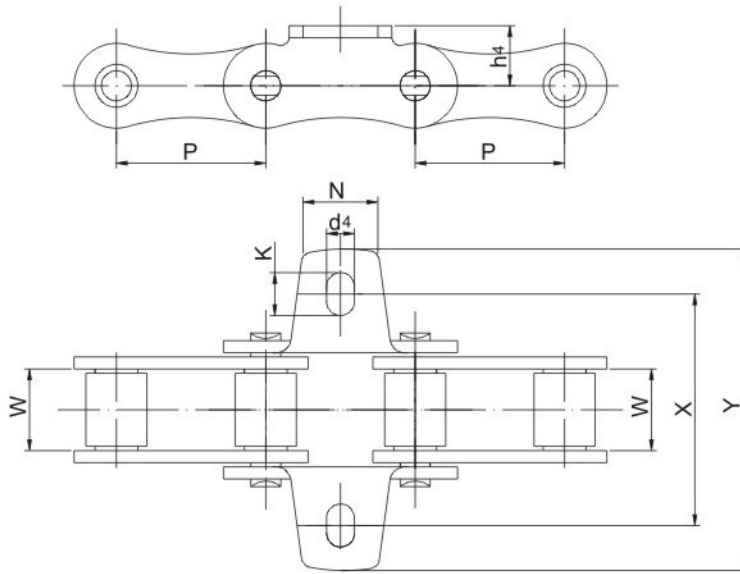

STEEL AGRICULTURAL CHAINS(S SERIES)

Chain NO.	P	W	N	d4	K	X	Y	h4
	mm	mm	mm	mm	mm	mm	mm	mm
S32K1	29.21	15.88	16.0	6.5	8.0	43.0	61.0	8.6
S42K1	34.93	19.05	17.5	6.5	10.0	54.0	75.0	14.0
S62HDBK1	41.91	25.4	21.5	8.5	15.0	64.0	97.0	14.0

Chain NO.	A	B	C	D
S38 C6E	63.5	15°	19.5	7.3